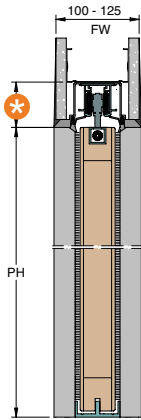

all
in one
product

POCKET

NO JAMBS

CLOSERS

SCREWS

TECHNICAL SHEET

ITEM CODE: **AESC**

*** 60 for finished wall 100-125**
*** THE DOOR CAN ENTER COMPLETELY INSIDE THE POCKET**
For safety reasons we recommend you to keep the handle out of the pocket.

DOOR MILLING

	PASSAGE OPENING	OVERALL DIMENSIONS
	PW x PH	W x H
METRIC DIMENSIONS	600 x 2050	1320 x 2110
	700 x 2050	1520 x 2110
	800 x 2050	1720 x 2110
	900 x 2050	1920 x 2110
	1000 x 2050	2120 x 2110
IMPERIAL DIMENSIONS	580 x 1990	1300 x 2050
	630 x 1990	1450 x 2050
	660 x 1990	1480 x 2050
	680 x 1990	1500 x 2050
	740 x 1990	1660 x 2050
	810 x 1990	1730 x 2050
	890 x 1990	1910 x 2050
	740 x 2040	1660 x 2100
	790 x 2040	1710 x 2100
	840 x 2040	1860 x 2100

	DOOR PANEL UK (mm)		DOOR PANEL UK (Inch)	
	DW x DH		DW x DH	
MILLIMETERS	626 x 2040			
	726 x 2040			
	826 x 2040			
	926 x 2040			
	1026 x 2040			
	610 x 1981		24" x 78"	
	660 x 1981		26" x 78"	
	686 x 1981		27" x 78"	
	711 x 1981		28" x 78"	
	762 x 1981		30" x 78"	
INCHES	838 x 1981		33" x 78"	
	914 x 1981		36" x 78"	
	762 x 2032		30" x 80"	
	813 x 2032		32" x 80"	
	864 x 2032		34" x 80"	

AVAILABLE DIMENSIONS

PASSAGE WIDTH

FW 100: PW from 600 to 1000
FW 125: PW from 600 to 1200

PASSAGE HEIGHT

FW 100: PH from 1000 to 2300
FW 125: PH from 1000 to 2700

OVERALL DIMENSIONS

OVERALL WIDTH

PW x 2 + 120mm (Only for metric dimensions)