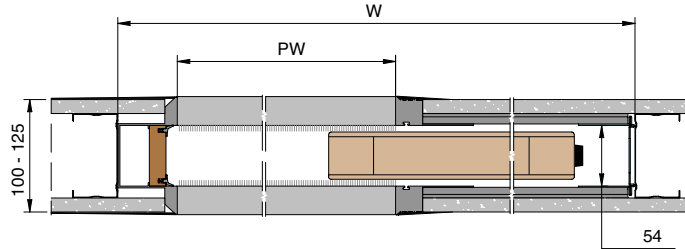

all
in one
product

POCKET

NO JAMBS

CLOSERS

SCREWS

TECHNICAL SHEET

ITEM CODE: **AESC**

*** 60 for finished wall 100-125**
*** THE DOOR CAN ENTER COMPLETELY INSIDE THE POCKET**
For safety reasons we recommend you to keep the handle out of the pocket.

DOOR MILLING

	PASSAGE OPENING	OVERALL DIMENSIONS
	PW x PH	W x H
METRIC DIMENSIONS	600 x 2050	1320 x 2110
	700 x 2050	1520 x 2110
	800 x 2050	1720 x 2110
	900 x 2050	1920 x 2110
	1000 x 2050	2120 x 2110
IMPERIAL DIMENSIONS	580 x 1990	1300 x 2050
	630 x 1990	1450 x 2050
	660 x 1990	1480 x 2050
	680 x 1990	1500 x 2050
	740 x 1990	1660 x 2050
	810 x 1990	1730 x 2050
	890 x 1990	1910 x 2050
	740 x 2040	1660 x 2100
	790 x 2040	1710 x 2100
	840 x 2040	1860 x 2100

	DOOR PANEL UK (mm)		DOOR PANEL UK (Inch)	
	DW x DH		DW x DH	
MILLIMETERS	626 x 2040			
	726 x 2040			
	826 x 2040			
	926 x 2040			
	1026 x 2040			
	610 x 1981		24" x 78"	
	660 x 1981		26" x 78"	
	686 x 1981		27" x 78"	
	711 x 1981		28" x 78"	
	762 x 1981		30" x 78"	
INCHES	838 x 1981		33" x 78"	
	914 x 1981		36" x 78"	
	762 x 2032		30" x 80"	
	813 x 2032		32" x 80"	
	864 x 2032		34" x 80"	

AVAILABLE DIMENSIONS

PASSAGE WIDTH

FW 100: PW from 600 to 1000
FW 125: PW from 600 to 1200

PASSAGE HEIGHT

FW 100: PH from 1000 to 2300
FW 125: PH from 1000 to 2700

OVERALL DIMENSIONS

OVERALL WIDTH

PW x 2 + 120mm (Only for metric dimensions)