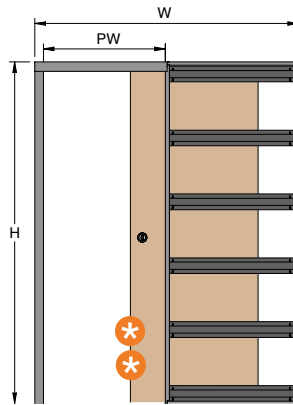

all
in one
product

POCKET

NO JAMBS

CLOSERS

SCREWS

TECHNICAL SHEET

ITEM CODE: **AESC**

*** 60 for finished wall 100-125**
*** THE DOOR CAN ENTER COMPLETELY INSIDE THE POCKET**
For safety reasons we recommend you to keep the handle out of the pocket.

DOOR MILLING

	PASSAGE OPENING	OVERALL DIMENSIONS
	PW x PH	W x H
METRIC DIMENSIONS	600 x 2050	1320 x 2110
	700 x 2050	1520 x 2110
	800 x 2050	1720 x 2110
	900 x 2050	1920 x 2110
	1000 x 2050	2120 x 2110
IMPERIAL DIMENSIONS	580 x 1990	1300 x 2050
	630 x 1990	1450 x 2050
	660 x 1990	1480 x 2050
	680 x 1990	1500 x 2050
	740 x 1990	1660 x 2050
	810 x 1990	1730 x 2050
	890 x 1990	1910 x 2050
	740 x 2040	1660 x 2100
	790 x 2040	1710 x 2100
	840 x 2040	1860 x 2100

	DOOR PANEL UK (mm)		DOOR PANEL UK (Inch)	
	DW x DH		DW x DH	
MILLIMETERS	626 x 2040			
	726 x 2040			
	826 x 2040			
	926 x 2040			
	1026 x 2040			
	610 x 1981		24" x 78"	
	660 x 1981		26" x 78"	
	686 x 1981		27" x 78"	
	711 x 1981		28" x 78"	
	762 x 1981		30" x 78"	
INCHES	838 x 1981		33" x 78"	
	914 x 1981		36" x 78"	
	762 x 2032		30" x 80"	
	813 x 2032		32" x 80"	
	864 x 2032		34" x 80"	

AVAILABLE DIMENSIONS

PASSAGE WIDTH

FW 100: PW from 600 to 1000
FW 125: PW from 600 to 1200

PASSAGE HEIGHT

FW 100: PH from 1000 to 2300
FW 125: PH from 1000 to 2700

OVERALL DIMENSIONS

OVERALL WIDTH

PW x 2 + 120mm (Only for metric dimensions)