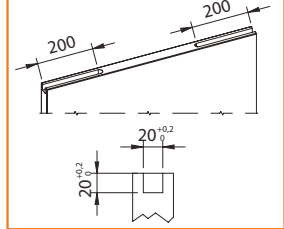

all
in one
product

POCKET

NO JAMBS

CLOSERS

SCREWS

TECHNICAL SHEET

ITEM CODE: **AESC**

*** 60 for finished wall 100-125**
*** THE DOOR CAN ENTER COMPLETELY INSIDE THE POCKET**
For safety reasons we recommend you to keep the handle out of the pocket.

DOOR MILLING

	PASSAGE OPENING	OVERALL DIMENSIONS
	PW x PH	W x H
METRIC DIMENSIONS	600 x 2050	1320 x 2110
	700 x 2050	1520 x 2110
	800 x 2050	1720 x 2110
	900 x 2050	1920 x 2110
	1000 x 2050	2120 x 2110
IMPERIAL DIMENSIONS	580 x 1990	1300 x 2050
	630 x 1990	1450 x 2050
	660 x 1990	1480 x 2050
	680 x 1990	1500 x 2050
	740 x 1990	1660 x 2050
	810 x 1990	1730 x 2050
	890 x 1990	1910 x 2050
	740 x 2040	1660 x 2100
	790 x 2040	1710 x 2100
	840 x 2040	1860 x 2100

	DOOR PANEL UK (mm)		DOOR PANEL UK (Inch)	
	DW x DH		DW x DH	
MILLIMETERS	626 x 2040			
	726 x 2040			
	826 x 2040			
	926 x 2040			
	1026 x 2040			
	610 x 1981		24" x 78"	
	660 x 1981		26" x 78"	
	686 x 1981		27" x 78"	
	711 x 1981		28" x 78"	
	762 x 1981		30" x 78"	
INCHES	838 x 1981		33" x 78"	
	914 x 1981		36" x 78"	
	762 x 2032		30" x 80"	
	813 x 2032		32" x 80"	
	864 x 2032		34" x 80"	

AVAILABLE DIMENSIONS

PASSAGE WIDTH

FW 100: PW from 600 to 1000
FW 125: PW from 600 to 1200

PASSAGE HEIGHT

FW 100: PH from 1000 to 2300
FW 125: PH from 1000 to 2700

OVERALL DIMENSIONS

OVERALL WIDTH

PW x 2 + 120mm (Only for metric dimensions)